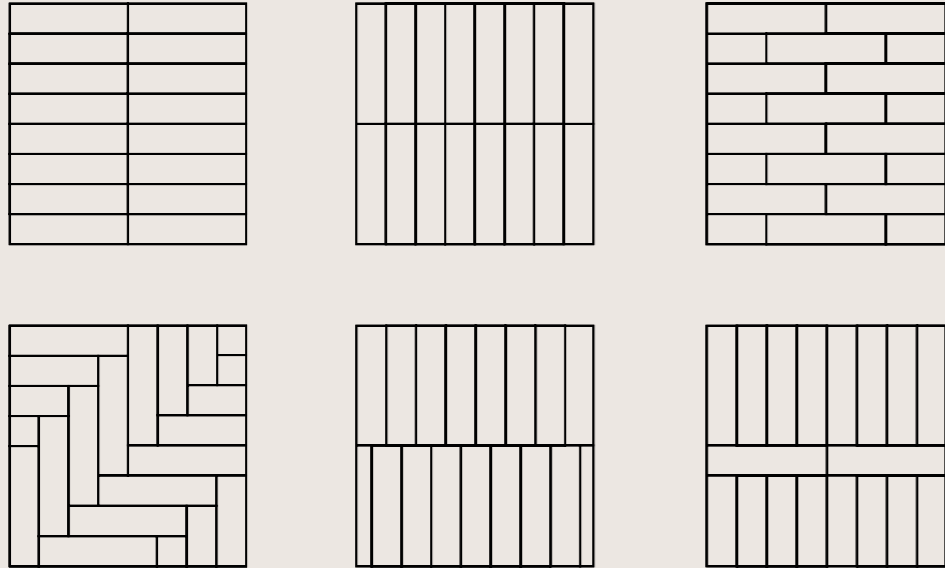

RECTÁNGULO / Rectangle / Rectangle / Rechteck