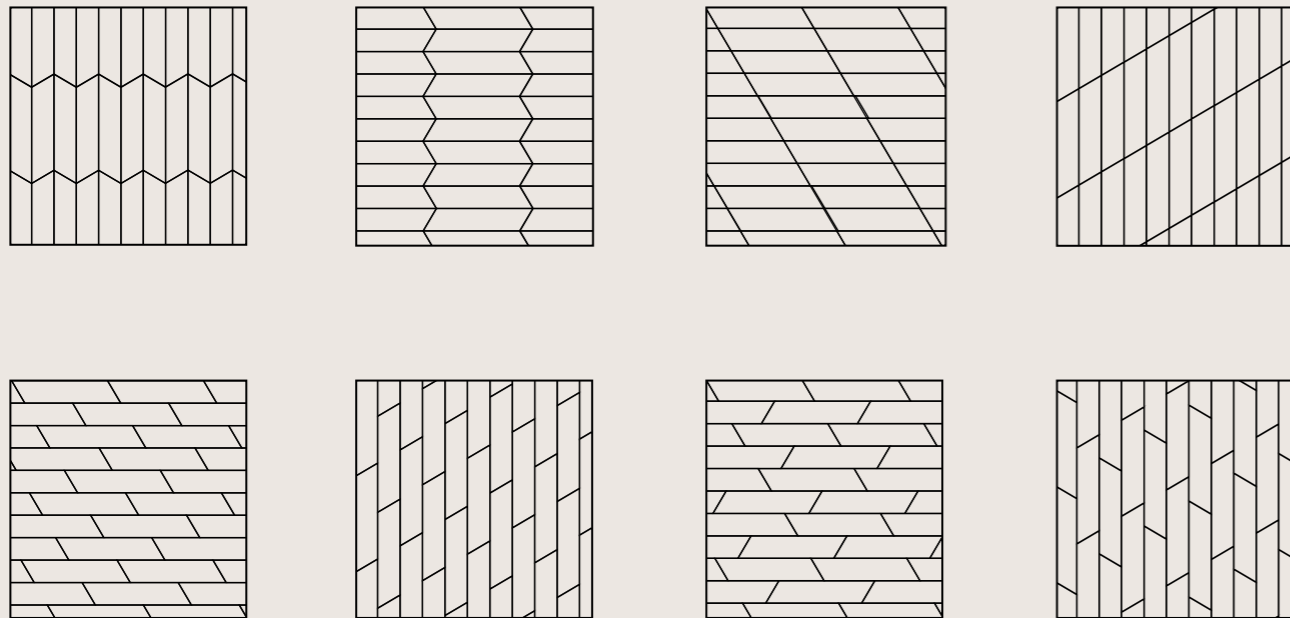

ROMBOIDE / Rhomboid / Rhomboïde / Rhomboid