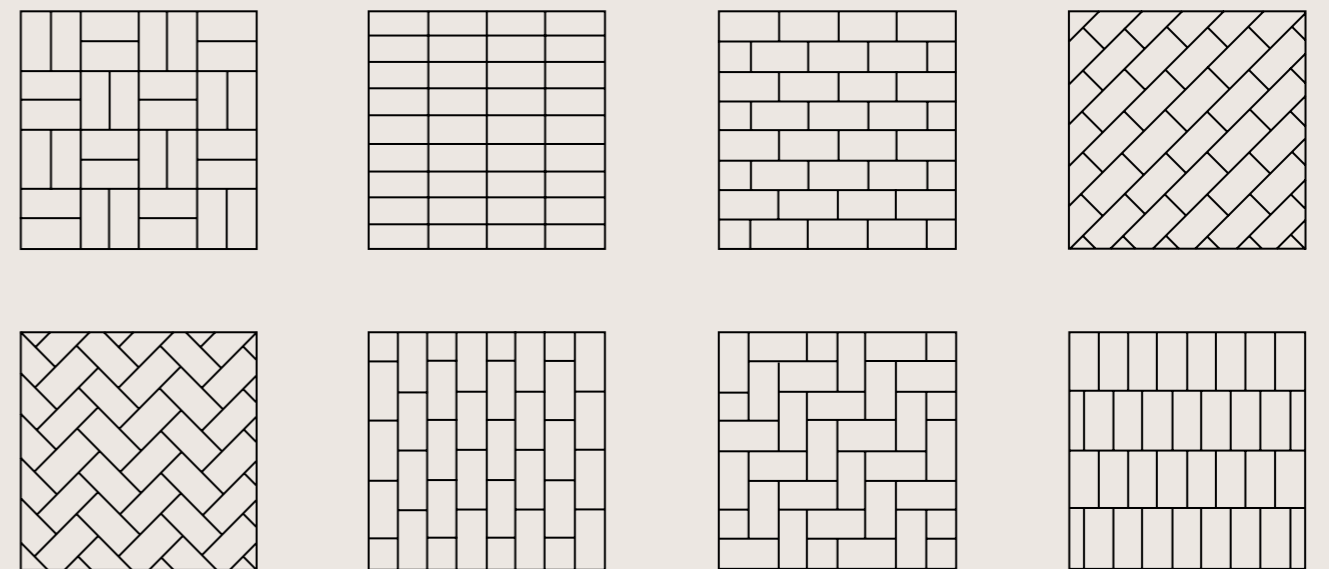

RECTÁNGULO / Rectangle / Rectangle / Rechteck