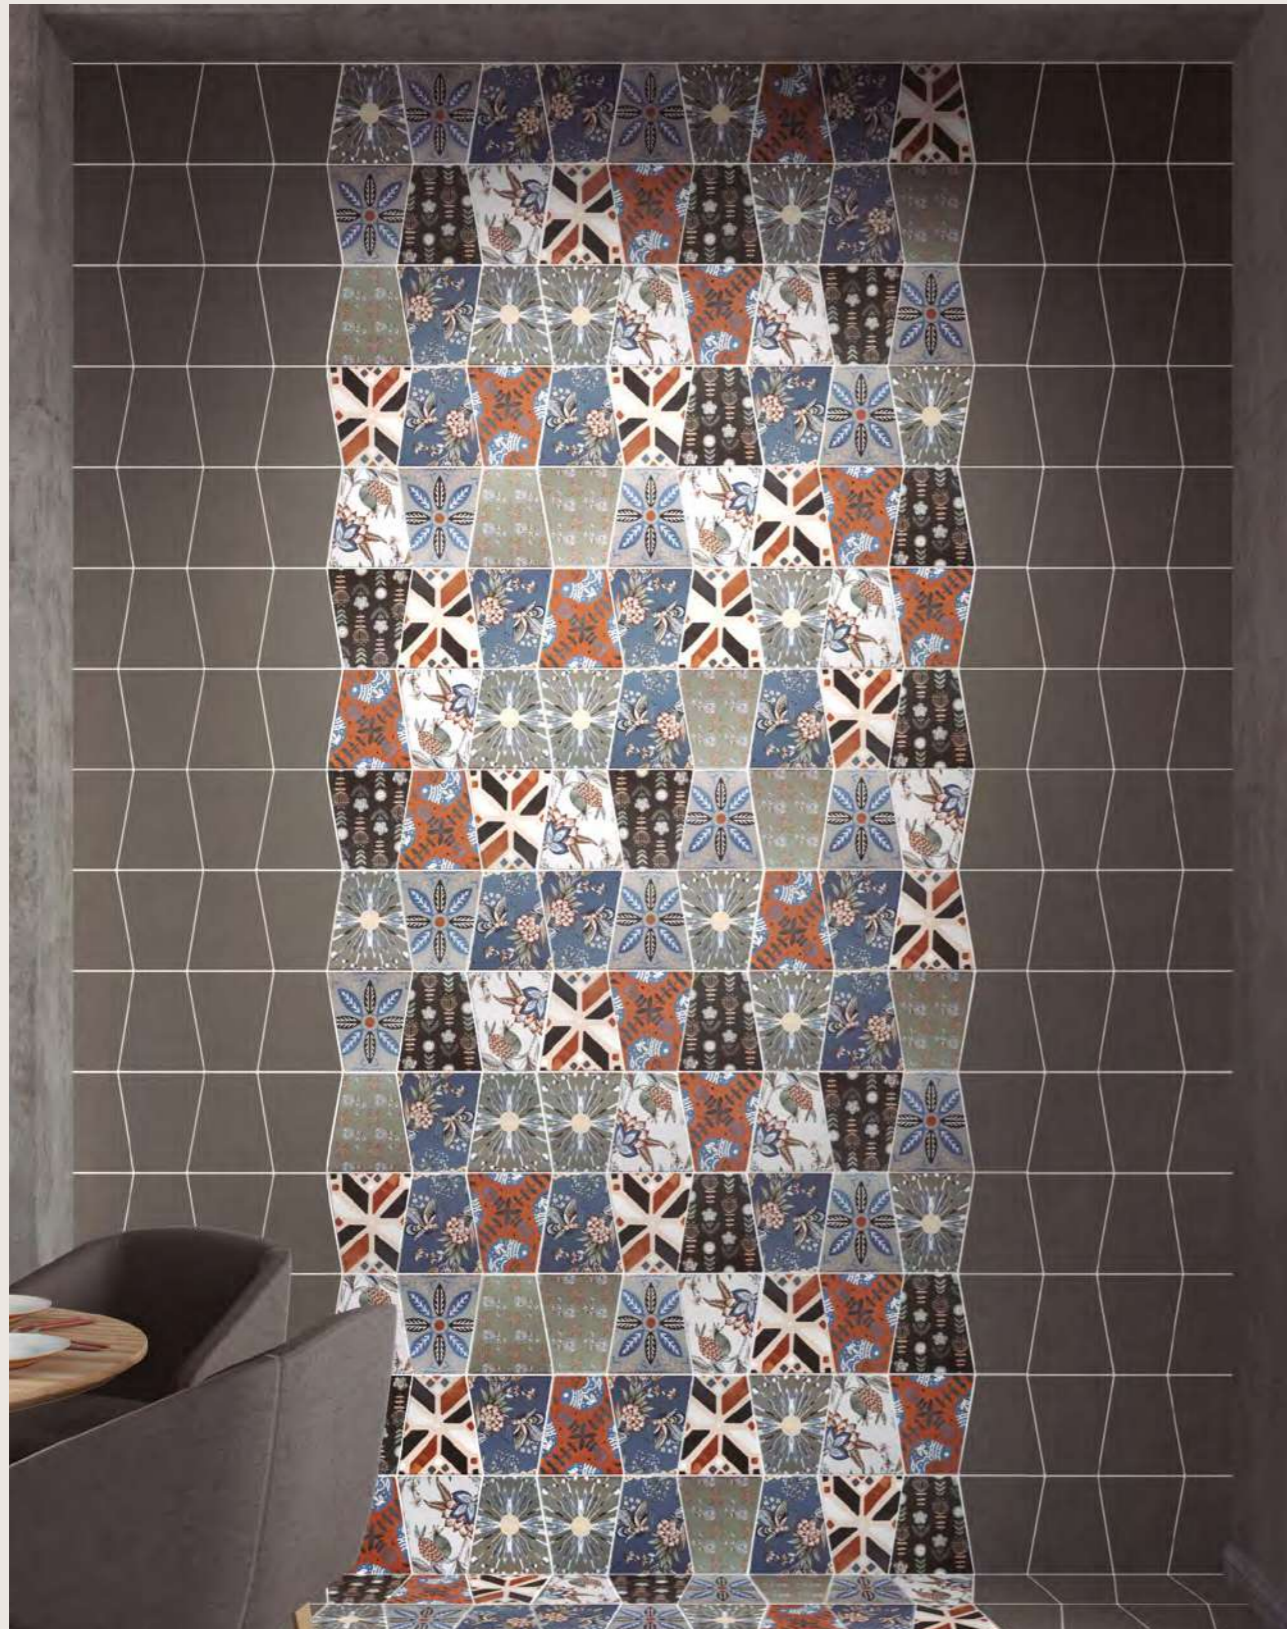

CHINTZ MUSGO 17,4X20 / CHINTZ MIX DEC. 17,4X20

17,4x20 cm

Color

Bases. Floor tiles. Sols. Bodenfliesen.

17,4x20x0,9 cm / 6,96"x8"