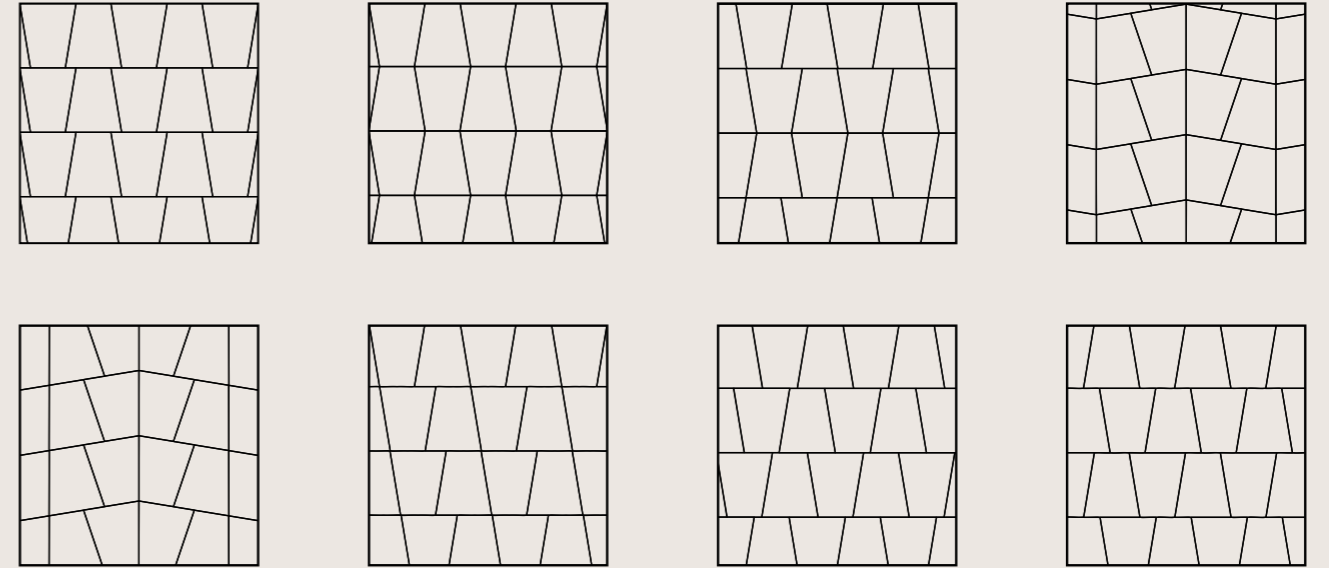

TRAPECIO / Trapeze / Trapèze / Trapez