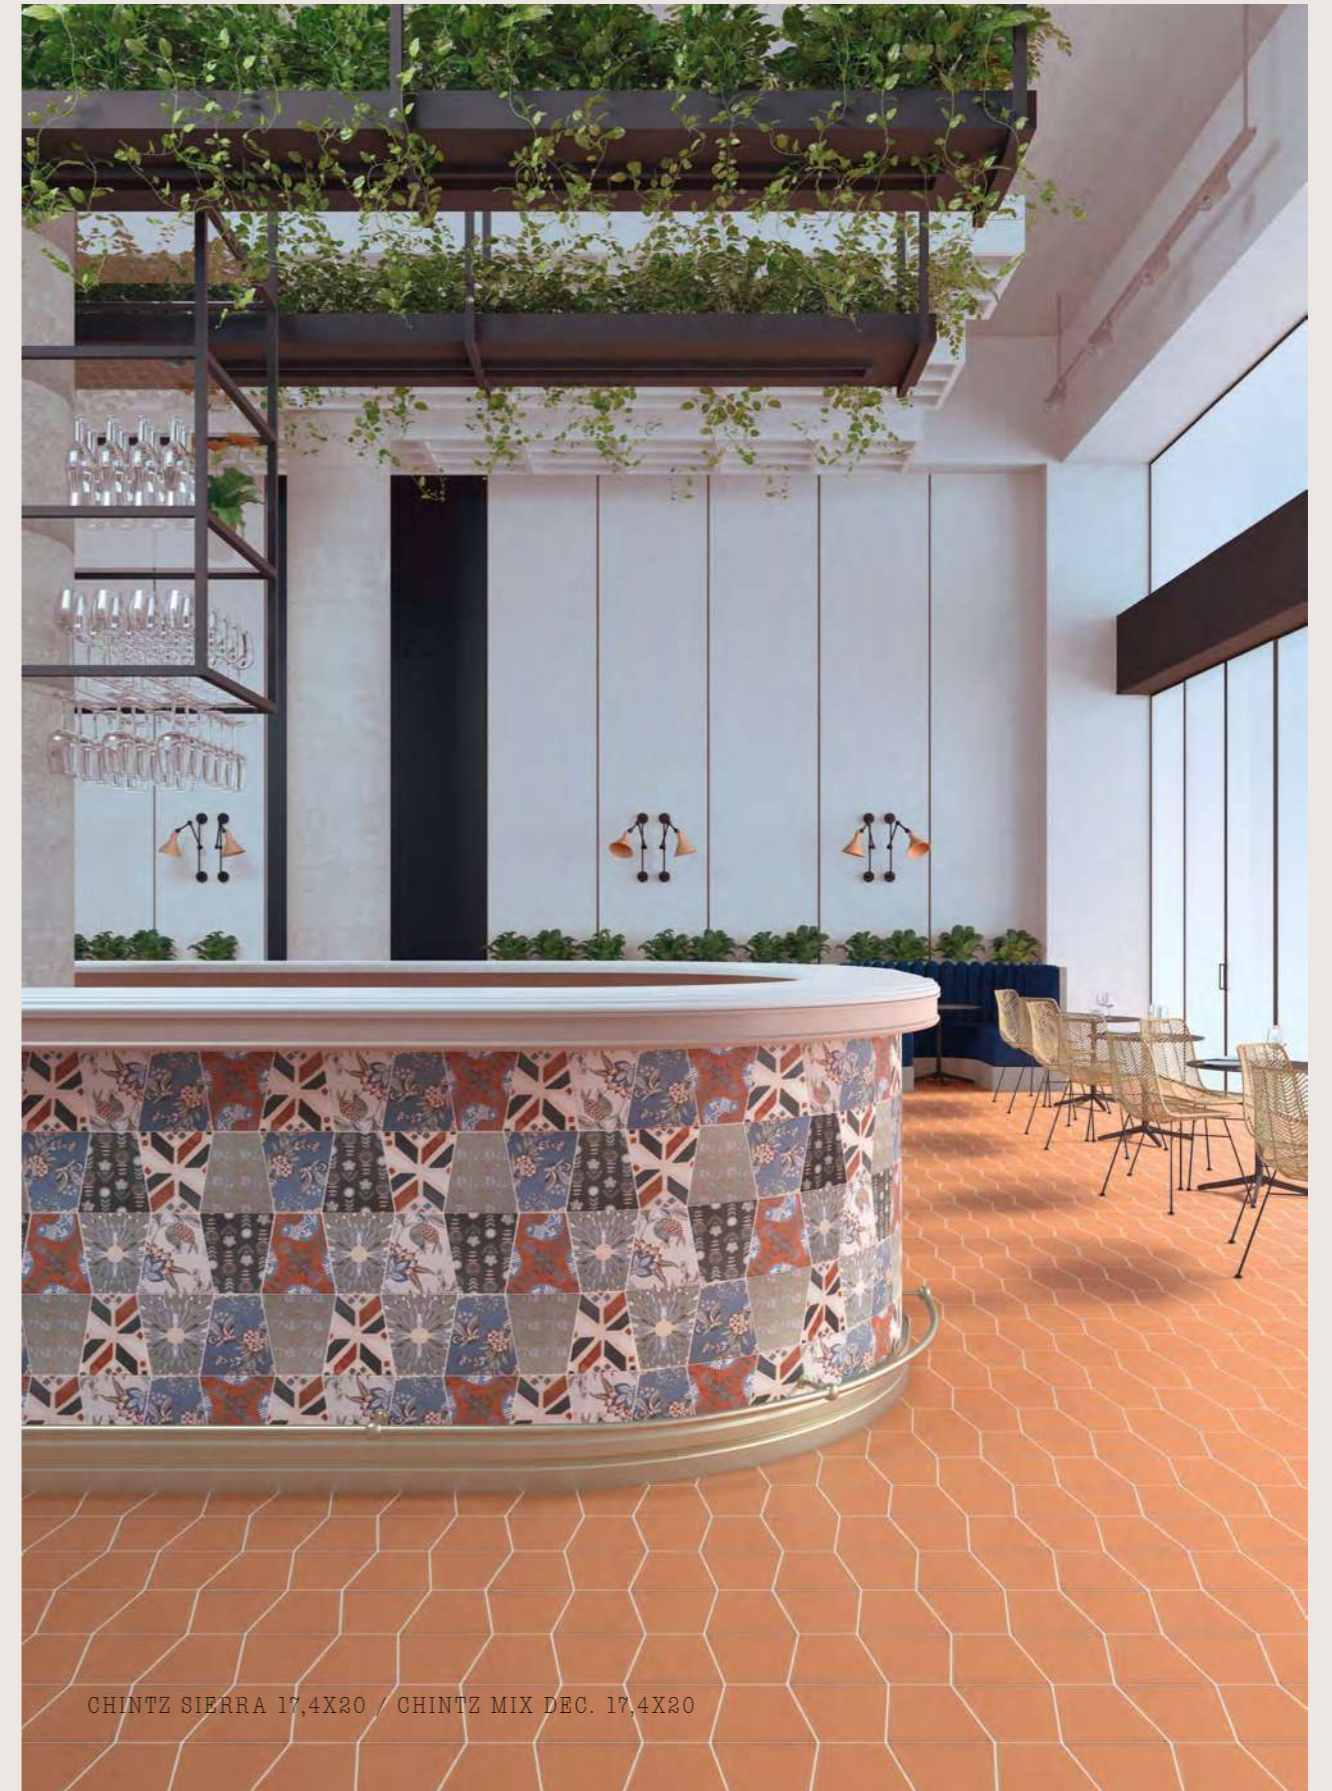

Becolors Star Dec. Stencil Lagoon
LB68

Becolors Cross Dec. Stencil Lagoon
LB68

Becolors Star Navy
LB68

Becolors Cross Navy
LB68

Becolors Star Dec. Stencil Navy
LB68

Becolors Cross Dec. Stencil Navy
LB68

CHINTZ MUSGO 17,4X20 / CHINTZ SNOW WHITE 17,4X20 / CHINTZ DENIM 17,4X20