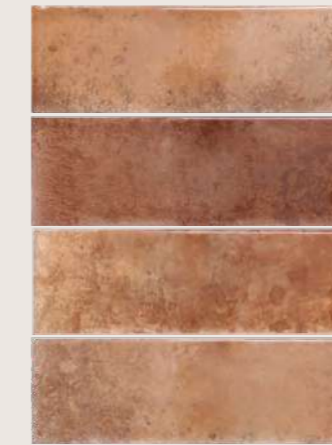

Amazon Camel
LB02