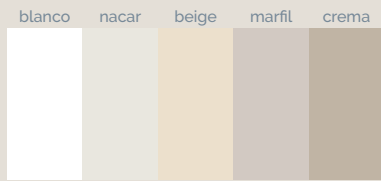

Colores

Standard

Naturally Made

Season

RaL/NCS

90					100						
	L (cm)	Standard	Nat. Made	Season	RaL/NCS		L (cm)	Standard	Nat. Made	Season	RaL/NCS
	80 - 100	493 €	542 €	542 €	591 €		80 - 100	564 €	620 €	620 €	676 €
	101 - 120	602 €	662 €	662 €	722 €		101 - 120	680 €	748 €	748 €	816 €
	121 - 140	727 €	799 €	799 €	872 €		121 - 140	820 €	902 €	902 €	984 €
	141 - 160	857 €	942 €	942 €	1028 €		141 - 160	936 €	1029 €	1029 €	1123 €
	161 - 180	977 €	1074 €	1074 €	1172 €		161 - 180	1074 €	1181 €	1181 €	1288 €
	181 - 200	1093 €	1202 €	1202 €	1311 €		181 - 200	1197 €	1316 €	1316 €	1436 €