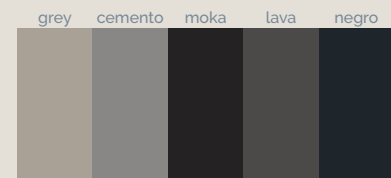

Colores

Standard

Naturally Made

Season

RaL/NCS

90					100						
	L (cm)	Standard	Nat. Made	Season	RaL/NCS		L (cm)	Standard	Nat. Made	Season	RaL/NCS
	80 - 100	493 €	542 €	542 €	591 €		80 - 100	564 €	620 €	620 €	676 €
	101 - 120	602 €	662 €	662 €	722 €		101 - 120	680 €	748 €	748 €	816 €
	121 - 140	727 €	799 €	799 €	872 €		121 - 140	820 €	902 €	902 €	984 €
	141 - 160	857 €	942 €	942 €	1028 €		141 - 160	936 €	1029 €	1029 €	1123 €
	161 - 180	977 €	1074 €	1074 €	1172 €		161 - 180	1074 €	1181 €	1181 €	1288 €
	181 - 200	1093 €	1202 €	1202 €	1311 €		181 - 200	1197 €	1316 €	1316 €	1436 €