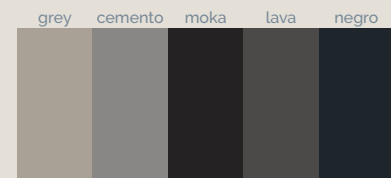

Colores

Standard

Naturally Made

Season

Ra/NCS

90	L (cm)	Standard	Nat. Made	Season	Ra/NCS	100	L (cm)	Standard	Nat. Made	Season	Ra/NCS	
	80 - 100	630 €	695 €	695 €	760 €		101 - 120	809 €	889 €	889 €	970 €	
	101 - 120	728 €	800 €	800 €	873 €		121 - 140	884 €	973 €	973 €	1061 €	
	121 - 140	825 €	908 €	908 €	990 €		141 - 160	1114 €	1226 €	1226 €	1338 €	
	141 - 160	1008 €	1108 €	1108 €	1214 €		161 - 180	1302 €	1433 €	1433 €	1562 €	
	161 - 180	1114 €	1226 €	1226 €	1338 €		181 - 200	1326 €	1461 €	1461 €	1592 €	
	181 - 200	1297 €	1426 €	1426 €	1556 €