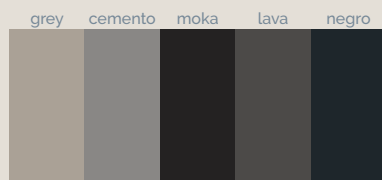

Colores

Standard