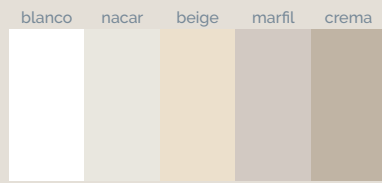

Colores

Standard