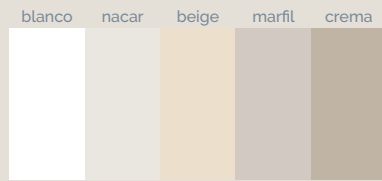

Textura

Colores

Standard