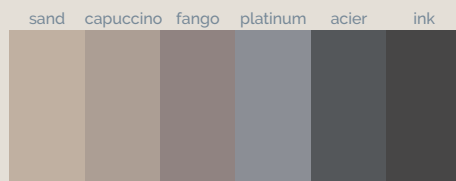

Naturally Made