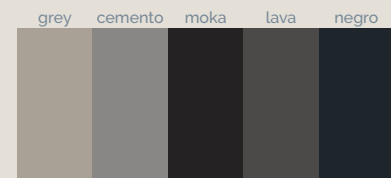

Colores

Standard

Naturally Made

Season

Ra/NCS

	L (cm)	Standard	Nat. Made	Season	Ra/NCS
	80 - 100	564 €	620 €	620 €	676 €
	101 - 120	680 €	748 €	748 €	816 €
	121 - 140	820 €	902 €	902 €	984 €
	141 - 160	936 €	1029 €	1029 €	1123 €
	161 - 180	1130 €	1243 €	1243 €	1356 €
	181 - 200	1197 €	1316 €	1316 €	1436 €