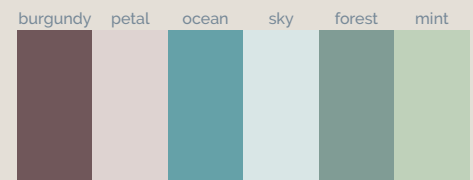

Season

Ra/NCS

	L (cm)	Standard	Nat. Made	Season	Ra/NCS
	80 - 100	564 €	620 €	620 €	676 €
	101 - 120	680 €	748 €	748 €	816 €
	121 - 140	820 €	902 €	902 €	984 €
	141 - 160	936 €	1029 €	1029 €	1123 €
	161 - 180	1130 €	1243 €	1243 €	1356 €
	181 - 200	1197 €	1316 €	1316 €	1436 €