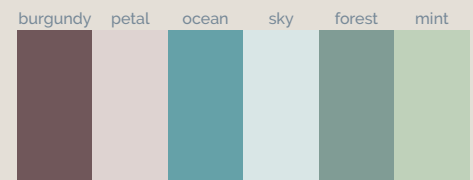

Season

Ra/NCS

90	L (cm)	Standard	Nat. Made	Season	Ra/NCS	100	L (cm)	Standard	Nat. Made	Season	Ra/NCS	
	80 - 100	630 €	695 €	695 €	760 €		101 - 120	809 €	889 €	889 €	970 €	
	101 - 120	728 €	800 €	800 €	873 €		121 - 140	884 €	973 €	973 €	1061 €	
	121 - 140	825 €	908 €	908 €	990 €		141 - 160	1114 €	1226 €	1226 €	1338 €	
	141 - 160	1008 €	1108 €	1108 €	1214 €		161 - 180	1302 €	1433 €	1433 €	1562 €	
	161 - 180	1114 €	1226 €	1226 €	1338 €		181 - 200	1326 €	1461 €	1461 €	1592 €	
	181 - 200	1297 €	1426 €	1426 €	1556 €