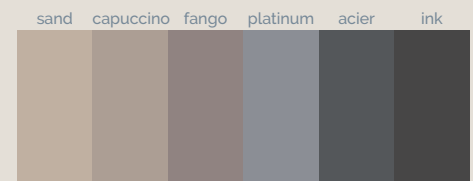

Naturally Made