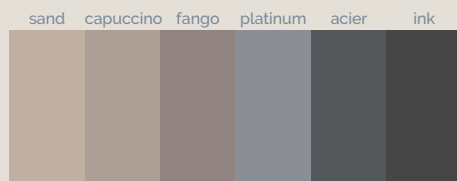

Naturally Made