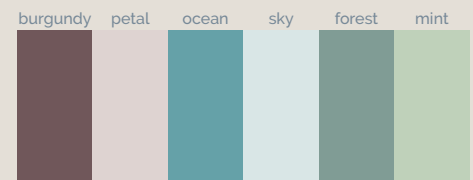

Season

RaL/NCS

90					100						
	L (cm)	Standard	Nat. Made	Season	RaL/NCS		L (cm)	Standard	Nat. Made	Season	RaL/NCS
	80 - 100	493 €	542 €	542 €	591 €		80 - 100	564 €	620 €	620 €	676 €
	101 - 120	602 €	662 €	662 €	722 €		101 - 120	680 €	748 €	748 €	816 €
	121 - 140	727 €	799 €	799 €	872 €		121 - 140	820 €	902 €	902 €	984 €
	141 - 160	857 €	942 €	942 €	1028 €		141 - 160	936 €	1029 €	1029 €	1123 €
	161 - 180	977 €	1074 €	1074 €	1172 €		161 - 180	1074 €	1181 €	1181 €	1288 €
	181 - 200	1093 €	1202 €	1202 €	1311 €		181 - 200	1197 €	1316 €	1316 €	1436 €