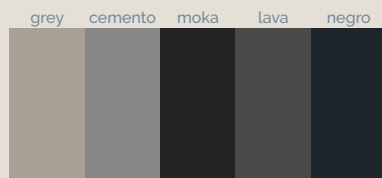

Textura

Colores

Standard