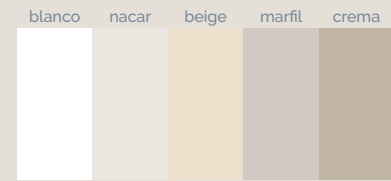

Colores

Standard

Naturally Made

Season

Ra/NCS

	L (cm)	Standard	Nat. Made	Season	Ra/NCS
	80 - 100	564 €	620 €	620 €	676 €
	101 - 120	680 €	748 €	748 €	816 €
	121 - 140	820 €	902 €	902 €	984 €
	141 - 160	936 €	1029 €	1029 €	1123 €
	161 - 180	1130 €	1243 €	1243 €	1356 €
	181 - 200	1197 €	1316 €	1316 €	1436 €