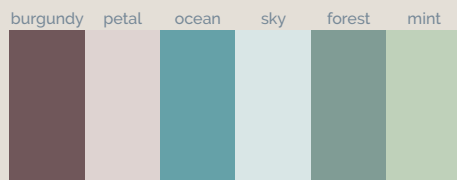

Textura

Colores

Standard

Naturally Made

Season

RaI/NCS

Dimensiones estándar (cm)