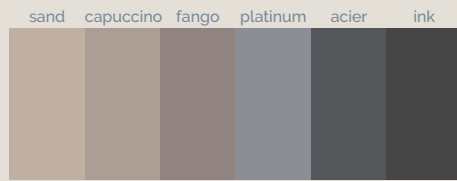

Naturally Made