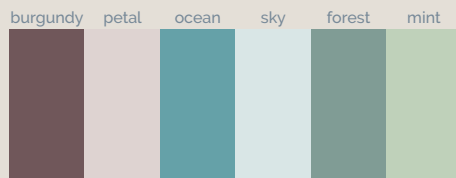

Colores

Standard

Naturally Made

Season

RaI/NCS

Dimensiones estándar (cm)

Integra-2 120

Integra-2 140