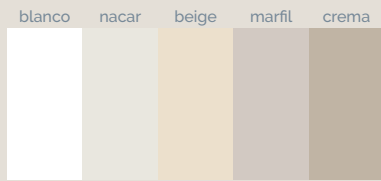

Colores

Standard

Naturally Made

Season

Ra/NCS

90	L (cm)	Standard	Nat. Made	Season	Ra/NCS	100	L (cm)	Standard	Nat. Made	Season	Ra/NCS	
	80 - 100	630 €	695 €	695 €	760 €		101 - 120	809 €	889 €	889 €	970 €	
	101 - 120	728 €	800 €	800 €	873 €		121 - 140	884 €	973 €	973 €	1061 €	
	121 - 140	825 €	908 €	908 €	990 €		141 - 160	1114 €	1226 €	1226 €	1338 €	
	141 - 160	1008 €	1108 €	1108 €	1214 €		161 - 180	1302 €	1433 €	1433 €	1562 €	
	161 - 180	1114 €	1226 €	1226 €	1338 €		181 - 200	1326 €	1461 €	1461 €	1592 €	
	181 - 200	1297 €	1426 €	1426 €	1556 €