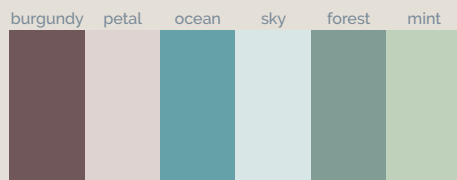

Textura

Colores

Standard

Naturally Made

Season

RaI/NCS

Dimensiones estándar (cm)