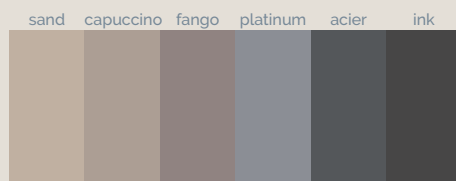

Naturally Made