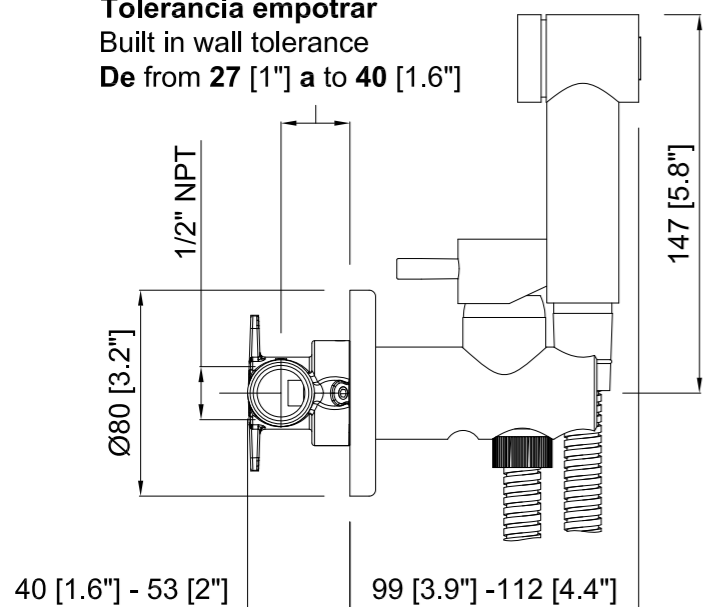

### Tolerancia empotrar

Built in wall tolerance  
De from 27 [1"] a to 40 [1.6"]