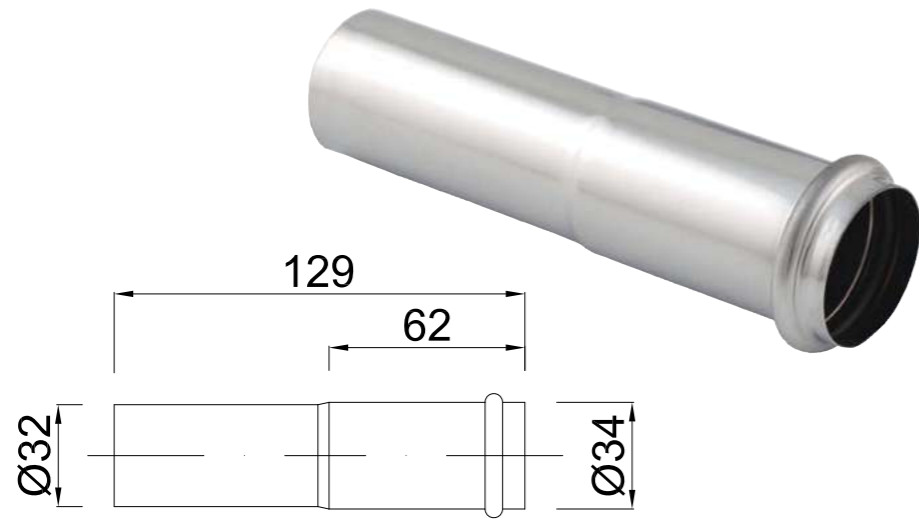

Tubo latón telescópico, Ø 32 mm x 130 mm
Brass tube 32 Ø x 130 mm
Tube Laiton Extensible Ø32 X 130 Mm

CÓDIGO Code Code	ACABADO Finish Finition	PRECIO Price Prix
601000	CROMO Chrome Chrome	4,75 €

10o120