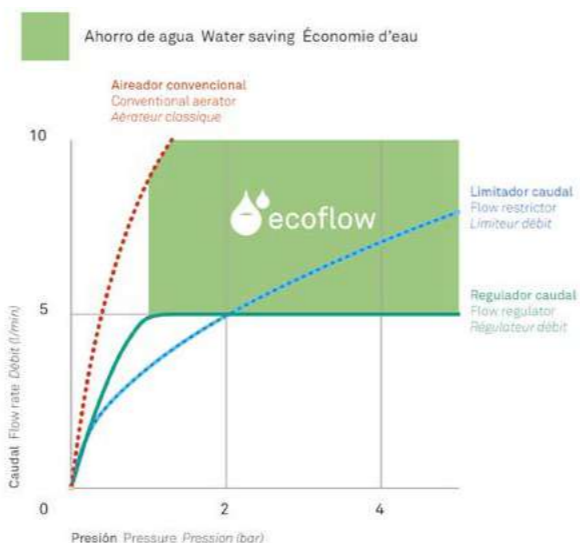

La grifería con el sello MZ ecoflow incorpora aireadores, rociadores y mangos de ducha con **sistemas reguladores y limitadores de caudal** diseñados para **ahorrar hasta un 50% de agua y energía** en el hogar sin pérdida de confort.

Faucets with MZ ecoflow symbol include aerators, showerheads and handshowers with **flow regulators and restrictors** designed to **save up to 50% of household water and energy** without any lost of comfort.

Les robinets MZ ecoflow, comprennent des aérateurs, des pommes de douches et des douchettes avec un **systemes de régulation et limitation de débit d'eau**, conçus pour **économiser jusqu'à 50% d'eau et d'énergie dans votre domicile sans avoir une perte de confort**.

Regulador de caudal 5l/min a 3 bar M24/100
Flow regulator 5l/min to 3 bar M24/100
Régulateur de débit robinet 5 l/min à 3 bar M24/100

CÓDIGO Code Code	ACABADO Finish Finition	PRECIO Price Prix	
AI0020-00	CROMO Chrome Chrome	3,45 €	125