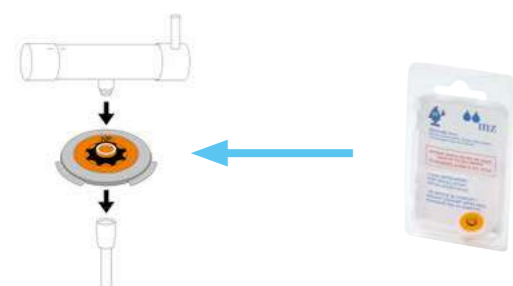

Reductor de caudal para duchas 9l/min a 3 bar, 1/2"
Flow regulator for shower 9l/min to 3 bar, 1/2"
Reducteur de débit douche 9l/min à 3 bar, 1/2"

CÓDIGO Code Code	ACABADO Finish Finition	PRECIO Price Prix	
860101499	BLISTER Blister Blister	3,80 €	18 ó 216