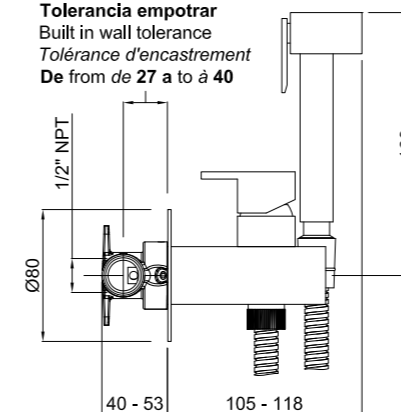

Grifo inodoro empotrado
Concealed single lever bidet
Mitigeur WC encastré

CÓDIGO Code Code	ACABADO Finish Finition	PRECIO Price Prix
302560000	CROMO Chrome Chrome	275,30 €

Water flow: 8 l/min (2,11 GPM) to 3 bar (44 psi)
Caudal de agua: 8 l/min (2,11 GPM) a 3 bar (44 psi)
Débit d'eau: 8 l/min (2,11 GPM) a 3 bar (44 psi)

Mango de ducha de latón
Brass hand shower
Douchette en laiton

Tolerancia empotrar
Built in wall tolerance
Tolérance d'encastrement
De from de 27 a to à 40