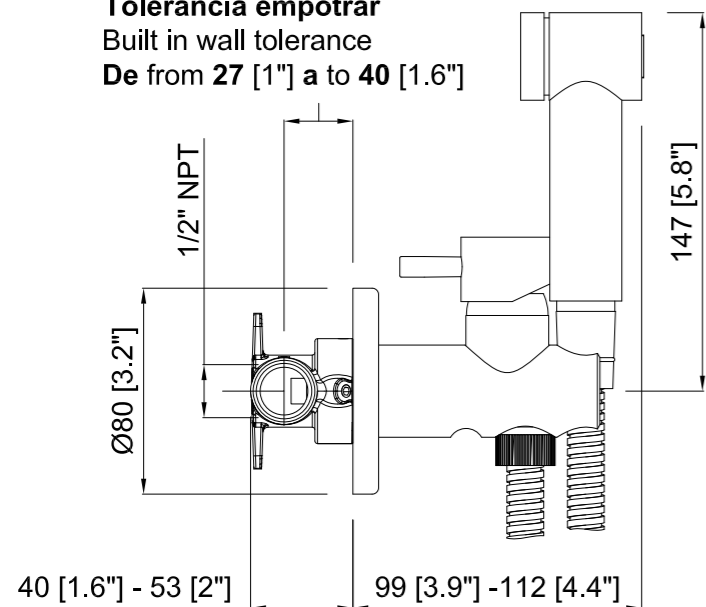

**Tolerancia empotrar**  
Built in wall tolerance  
De from 27 [1"] a to 40 [1.6"]

**Monomando de Bidé Empotrado**  
Built-in Single Lever Bidet  
*Mitigeur WC encastré*

CÓDIGO Code Code	ACABADO Finish Finition	PRECIO Price Prix
302561A00	CROMO Chrome Chrome	240,30 €
302521A1P	NEGRO MATE Matt Black Noir Mat	303,40 €