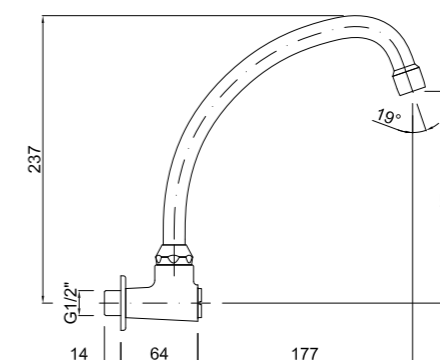

Caño tubo cisne 18 mm giratorio 1/2"
1/2" wall spout, "swan" model
Bec mural 1/2" 18mm

CÓDIGO Code Code	ACABADO Finish Finition	PRECIO Price Prix
CÑT020-00	CROMO Chrome Chrome	52,90 €