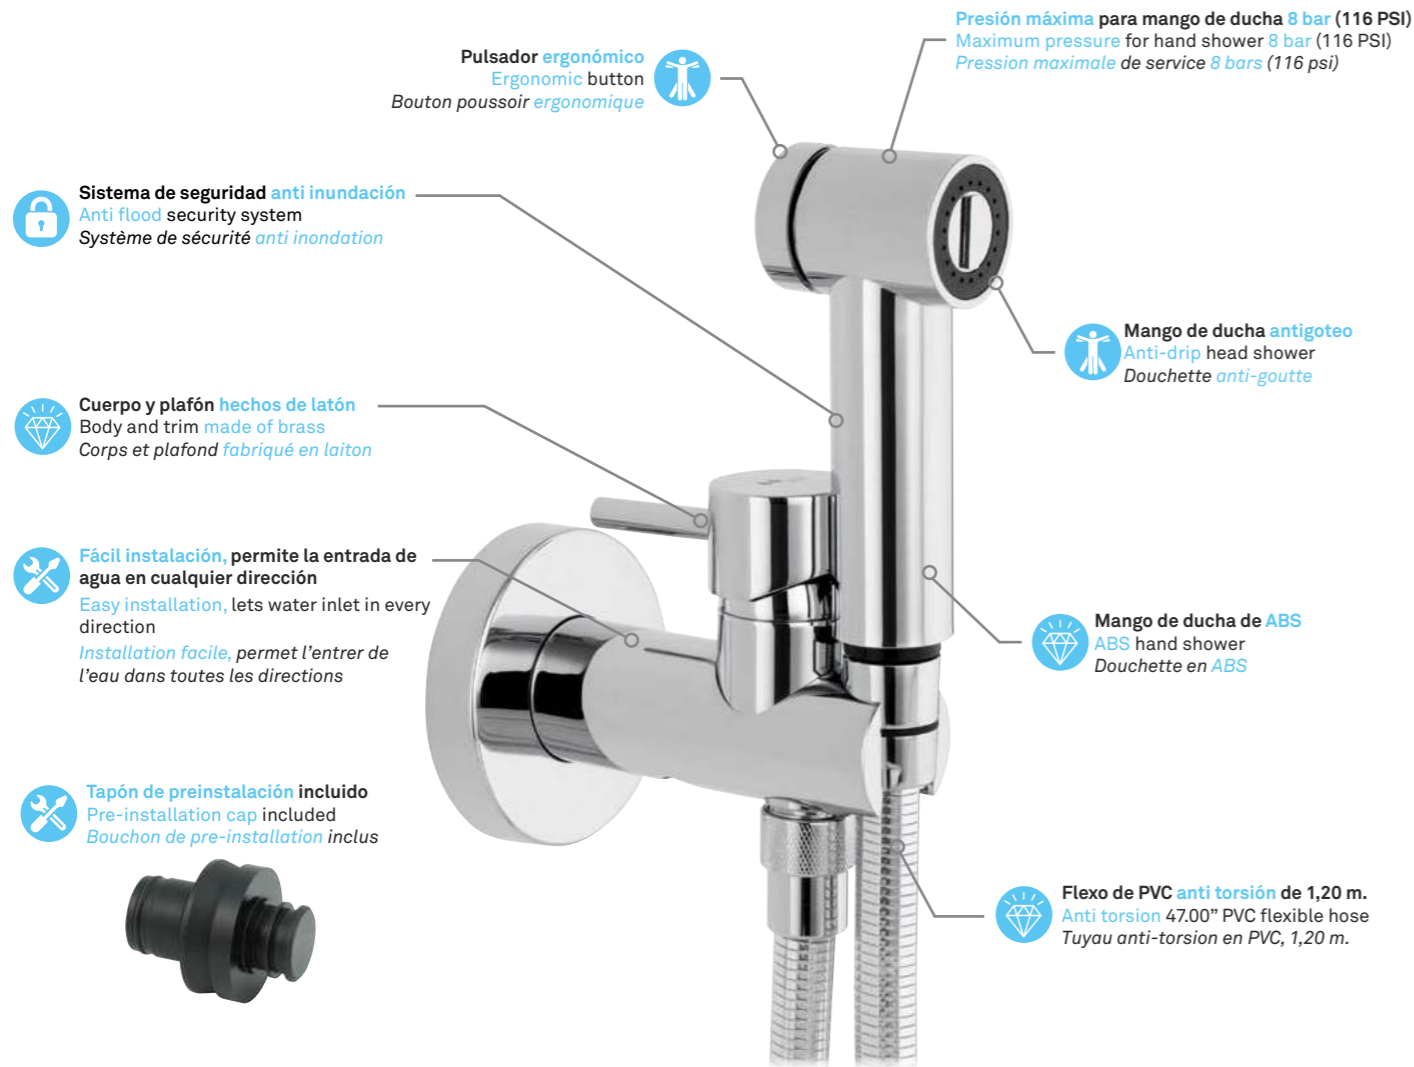

mz Monomando inodoros empotrados
Built-in bidet faucets *Mitigeur WC encastré*