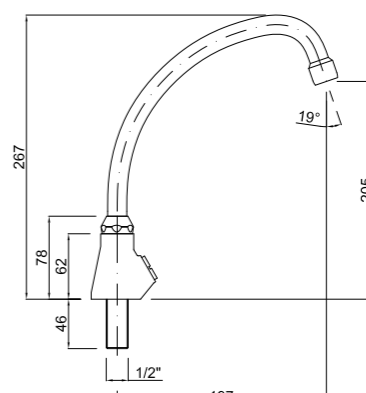

Caño tubo cisne 18 mm, 1/2" giratorio
1/2" tabletop spout, "swan" model
Bec 1/2" 18mm

CÓDIGO Code Code	ACABADO Finish Finition	PRECIO Price Prix
CÑT021-00	CROMO Chrome Chrome	69,90 €