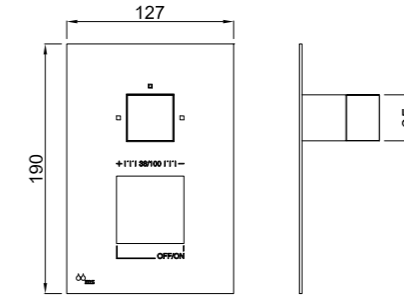

Válvula Redonda Termostática 2 Salidas de Doble Función

Thermostatic Valve 2 Ways *Mitigeur Thermostatique à Encastrer 2 Voies*

CÓDIGO Code Code	ACABADO Finish Finition	PRECIO Price Prix
VDE072-00	CROMO Chrome Chrome	343,60 €
VDE072-1P	NEGRO MATE Matt Black Noir Mat	350,75 €
VDE072-1K	BLANCO MATE Matt White Blanc Mat	357,10 €
VDE072-60	NÍQUEL SATINADO Satin nickel Nickel satiné	371,30 €
VDE072-90	FORJA Forge Forgeage	372,80 €
VDE072-69	ORO CEPILLADO PVD Brushed gold Or brossé	404,90 €

Válvula Cuadrada Termostática 2 Salidas de Doble Función

2 Ways Thermostatic Valve *Mitigeur Thermostatique à Encastrer 2 Voies*

CÓDIGO Code Code	ACABADO Finish Finition	PRECIO Price Prix
VDE074-00	CROMO Chrome Chrome	431,30 €
VDE074-1P	NEGRO MATE Matt Black Noir Mat	443,35 €
VDE074-1K	BLANCO MATE Matt White Blanc Mat	451,40 €
VDE074-60	NÍQUEL SATINADO Satin nickel Nickel satiné	468,50 €

Water flow: 16 l/min (4,2 GPM) to 3 bar (44 psi)
Caudal de agua: 16 l/min (4,2 GPM) a 3 bar (44 psi)
Débit d'eau: 16 l/min (4,2 GPM) a 3 bar (44 psi)

Trim Termostático 2 Salidas

2 Ways Thermostatic Trim *Trim Thermostatique 2 Sorties*

Trim Termostático 2 Salidas

2 Ways Thermostatic Trim *Trim Thermostatique 2 Sorties*

ARA

CÓDIGO Code Code	ACABADO Finish Finition	PRECIO Price Prix
56T700300	CROMO Chrome Chrome	107,00 €
56T70031P	NEGRO MATE Matt Black Noir Mat	150,95 €
56T70031K	BLANCO MATE Matt White Blanc Mat	152,30 €
56T700360	NÍQUEL SATINADO Satin nickel Nickel satiné	159,95 €

CUBIC

CÓDIGO Code Code	ACABADO Finish Finition	PRECIO Price Prix
30T700400	CROMO Chrome Chrome	118,75 €
30T70041P	NEGRO MATE Matt Black Noir Mat	142,20 €
30T70041K	BLANCO MATE Matt White Blanc Mat	145,65 €
30T700460	NÍQUEL SATINADO Satin nickel Nickel satiné	159,95 €

MINIMA