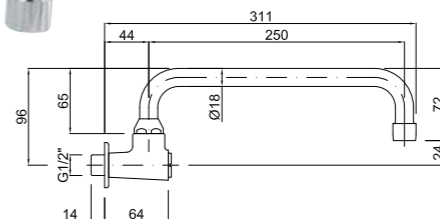

Caño tubo cisne 18 mm, 1/2" giratorio
1/2" tabletop spout, "swan" model
Bec 1/2" 18mm

Caño alto de 250 mm pared 1/2" giratorio
1/2" "U" wall spout, 250 mm
Bec mural 1/2" 250mm

CÓDIGO Code Code	ACABADO Finish Finition	PRECIO Price Prix
CÑT019-00	CROMO Chrome Chrome	54,95 €