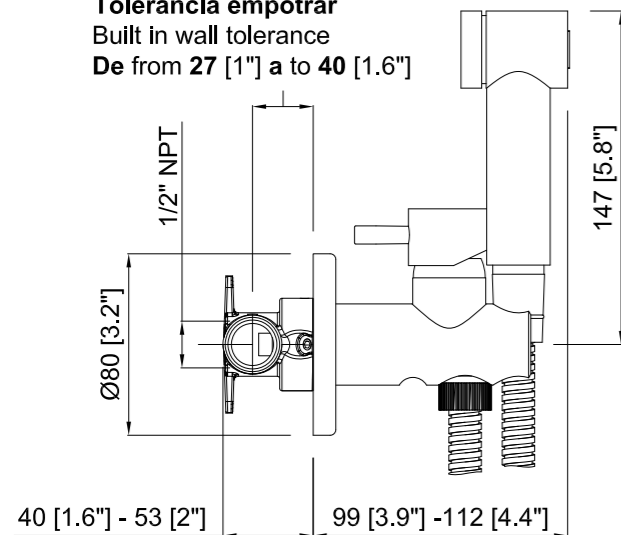

Tolerancia empotrar
Built in wall tolerance
De from 27 [1"] a to 40 [1.6"]