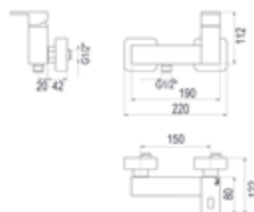

Nitro / Grupo ducha / Shower unit

Con accesorios de ducha

With shower accessories

Cromo		Ref. 5243000	265,40 €
Blanco		Ref. 5243011	412,70 €
Negro		Ref. 5243016	412,70 €

Sin accesorios de ducha

Without shower accessories

Cromo		Ref. 5243500	227,10 €