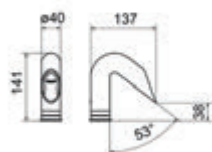

Onlyone / Bidet / Bidet

Sin desagüe semiautomático
Without semi automatic pop up waste

Cromo ☐ Ref. 2347000 ● 612,70 €

Con desagüe semiautomático
With semi automatic pop up waste

Cromo ☐ Ref. 2346000 638,20 €