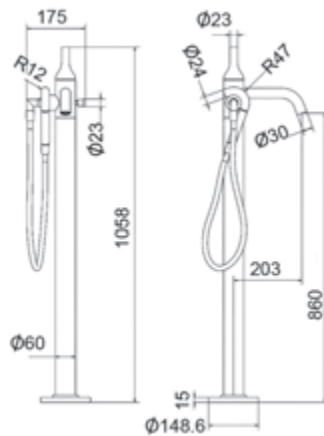

Batlo / Grupo baño-ducha pie / Bath filler with shower accessories

Con accesorios de ducha
With shower accessories

Cromo ☐ Ref. 3241100

2.085,00 €

Tecnología de acabados Luxcover®. Fabricamos a medida. Crea grifería exclusiva personalizando como necesites con las diferentes técnicas de acabados. Grifos únicos personalizados. Consulte: exclusive@griferiasgalindo.com . www.luxcoverbygalindo.com

Luxcover® finishing technology. Custom manufacturing. Create exclusive faucets customizing as you need with the different finishing techniques. Unique custom faucets. Consult: exclusive@griferiasgalindo.com . www.luxcoverbygalindo.com