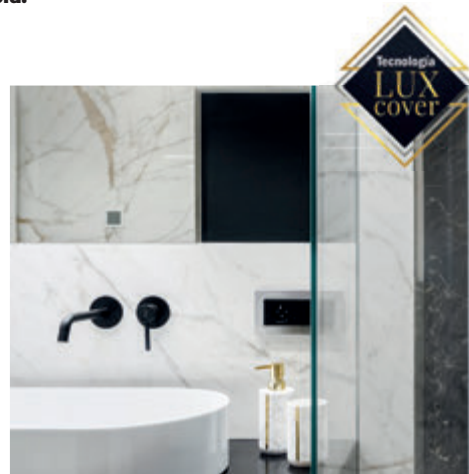

LUXCOVER® fabricación a medida.

Customiza con acabados personalizados.

LUXCOVER® custom manufacturing.

Customize with all kinds of finishes.