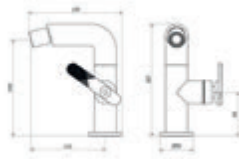

Strem / Bidet / Bidet

Sin desagüe semiautomático
Without semi automatic pop up waste

Cromo Ref. 7977000 590,80 €

Con desagüe semiautomático
With semi automatic pop up waste

Cromo Ref. 7976000 616,50 €