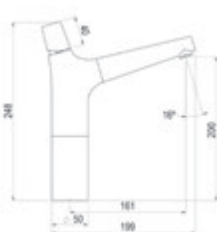

Livra / Lavabo alto / High washbasin

Sin desagüe semiautomático
Without semi automatic pop up waste

Cromo Ref. 4965500 • 164,10 €

Con desagüe semiautomático
With semi automatic pop up waste

Cromo Ref. 4964500 189,40 €