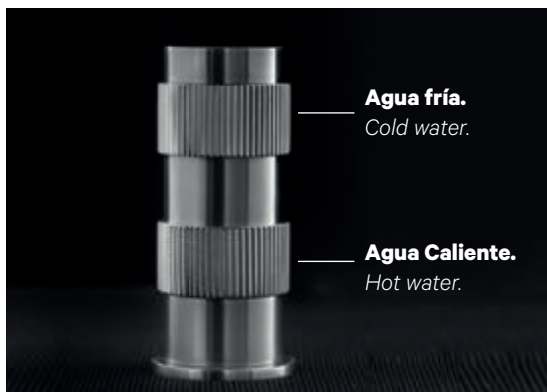

LUXCOVER® fabricación a medida.

Customiza con acabados personalizados.

LUXCOVER® custom manufacturing.

Customize with all kinds of finishes.