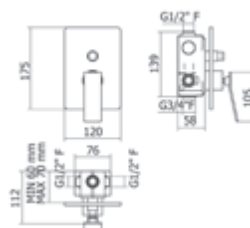

Wave / Mecanismo baño-ducha empotrable / Wall bath and shower

Sin accesorios de ducha
Without shower accessories

Cromo ☐ Ref. 7947400

486,30 €

Wave