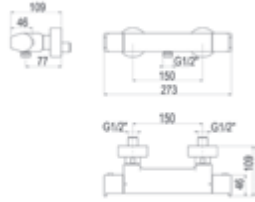

Aroha / Grupo ducha termostática / Thermostatic shower unit

Con accesorios de ducha

With shower accessories

Cromo Ref. 46053000 255,40 €

Sin accesorios de ducha

Without shower accessories

Cromo Ref. 46053500 218,40 €