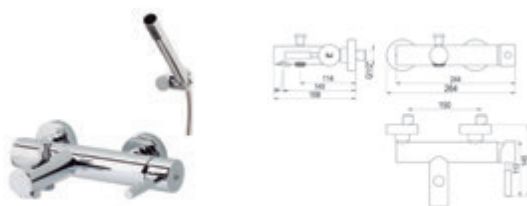

Theo City / Grupo baño-ducha / Bath and shower unit