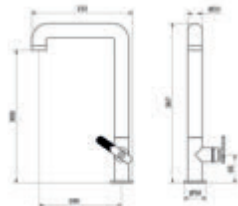

Strem / Lavabo alto / High washbasin

Sin desagüe semiautomático
Without semi automatic pop up waste

Cromo Ref. 7975500

628,60 €

Con desagüe semiautomático
With semi automatic pop up waste

Cromo Ref. 7974500

654,10 €