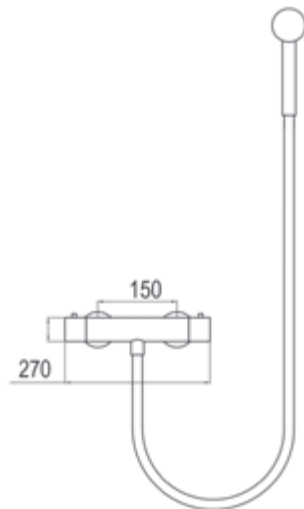

Siente la distinción

Inox / Lavabo / Washbasin

Sin desagüe semiautomático
Without semi automatic pop up waste

Inox Ref. 8665000

270,10 €

Inox / Lavabo alto / High washbasin

Sin desagüe semiautomático
Without semi automatic pop up waste

Inox Ref. 8665500

340,80 €

Inox / Grupo ducha / Shower unit

Con accesorios de ducha
With shower accessories

Inox Ref. 8663000

495,40 €

Inox