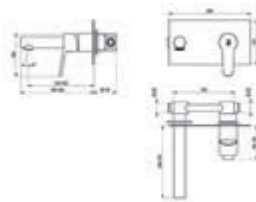

Sin desagüe semiautomático
Without semi automatic pop up waste

Cromo	■ Ref. 7175600	●	181,50 €
Negro	■ Ref. 7175616	●	272,30 €