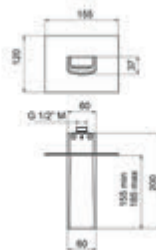

Caños / Caño cascada Loveme / Waterfall spout Loveme