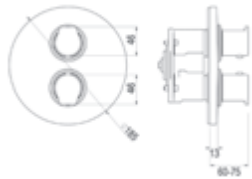

Aroha / Mecanismo empotrable para baño-ducha termostática / Embed mechanism for bath-shower thermostatic

Cromo Ref. 460T200 590,60 €