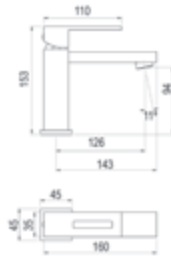

Customize with all kinds of finishes.

Maneta horadada matemáticamente equilibrada.

Mathematically balanced drilled handle.

Nitro / Lavabo / Washbasin

Sin desagüe automático

Without automatic pop up waste

Cromo		Ref. 5245000	174,70 €
Blanco		Ref. 5245011	211,70 €
Negro		Ref. 5245016	211,70 €