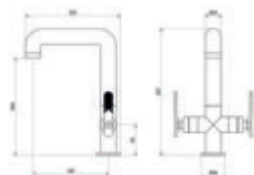

Strem / Lavabo alto bimando / High washbasin two levers

Sin desagüe semiautomático
Without semi automatic pop up waste

Cromo Ref. 7975300

742,00 €

Con desagüe semiautomático
With semi automatic pop up waste

Cromo Ref. 7974300

767,50 €

Tecnología de acabados Luxcover®. Fabricamos a medida. Crea grifería exclusiva personalizando como necesites con las diferentes técnicas de acabados. Grifos únicos personalizados. Consulte: exclusive@griferiasgalindo.com . www.luxcoverbygalindo.com

Luxcover® finishing technology. Custom manufacturing. Create exclusive faucets customizing as you need with the different finishing techniques. Unique custom faucets. Consult: exclusive@griferiasgalindo.com . www.luxcoverbygalindo.com