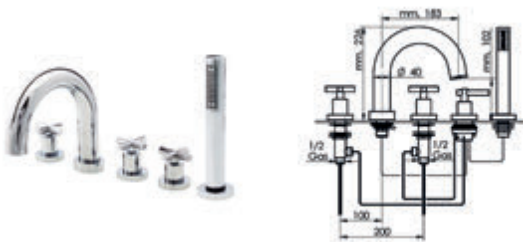

Matrix / Batería baño ducha sobre repisa / Bath shower set for ledge

Con accesorios de ducha

With shower accessories

Cromo		Ref. 8200500	●	672,90 €
Cromo mate		Ref. 8200561		759,10 €