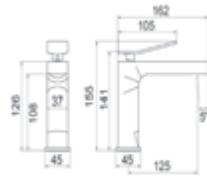

Wave / Lavabo / Washbasin

Sin desagüe semiautomático

Without semi automatic pop up waste

Cromo ☐ Ref. 7945000 ● 298,80 €

Con desagüe semiautomático

With semi automatic pop up waste

Cromo ☐ Ref. 7944000 324,50 €