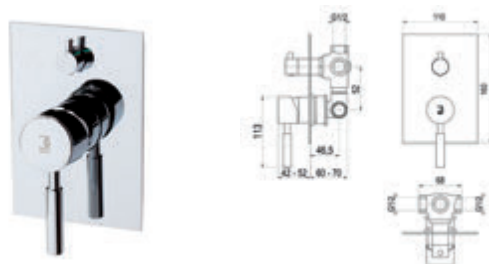

Theo City / Mecanismo ducha empotrable 3 vías / Wall shower 3 ways