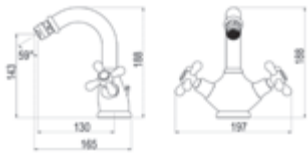

1929 / Bidet / Bidet

Sin desagüe automático

Without automatic pop up waste

Cromo	■ Ref. 6228300	173,00 €
Bronce env.	■ Ref. 6228340	277,50 €
Cobre env.	■ Ref. 6228341	277,50 €

Con desagüe automático

With automatic pop up waste

Cromo	■ Ref. 6226300	190,20 €
Bronce env.	■ Ref. 6226340	324,60 €
Cobre env.	■ Ref. 6226341	324,60 €