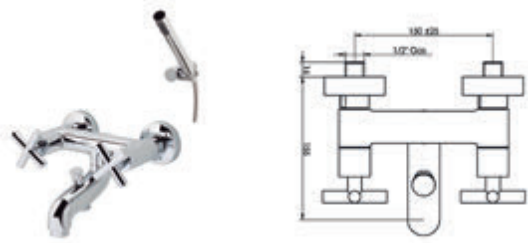

Siente la distinción

Matrix / Grupo baño-ducha / Bath and shower unit

Con accesorios de ducha

With shower accessories

Cromo		Ref. 8241000	●	326,50 €
Cromo mate		Ref. 8241061		444,50 €

Sin accesorios de ducha

Without shower accessories

Cromo		Ref. 8241500		315,10 €
Cromo mate		Ref. 8241561		428,60 €