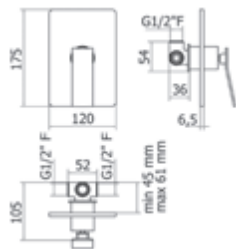

Wave / Mecanismo ducha empotrable / Wall shower

Sin accesorios de ducha
Without shower accessories

Cromo ☐ Ref. 7947300 ●

291,70 €