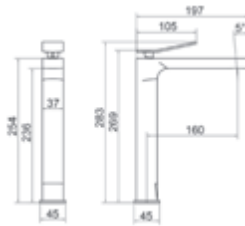

Wave / Lavabo alto / High washbasin

Sin desagüe semiautomático

Without semi automatic pop up waste

Cromo ☐ Ref. 7945500 ● 435,40 €

Con desagüe semiautomático

With semi automatic pop up waste

Cromo ☐ Ref. 7944500 461,00 €

Wave / Lavabo mural / Wall washbasin