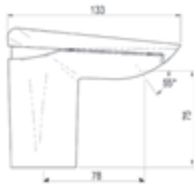

Seven / Lavabo mini / Mini washbasin

Sin desagüe semiautomático

Without semi automatic pop up waste

Cromo Ref. 90045500 ● 156,70 €

Con desagüe semiautomático

With semi automatic pop up waste

Cromo Ref. 90044500 182,30 €