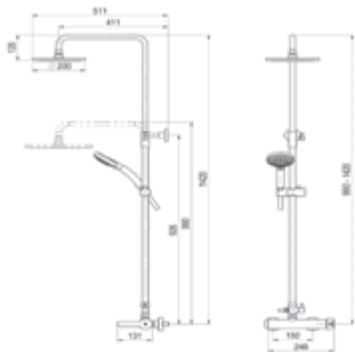

Karim Due / Mecanismo baño-ducha empotrable / Wall bath and shower

Sin accesorios de ducha
Without shower accessories

Cromo  Ref. 8897400 169,30 €

Caja empotrable / Embed box
Ref. BOX02 - 22,60 €

Karim due / Columna de ducha mezcladora / Mixing shower column