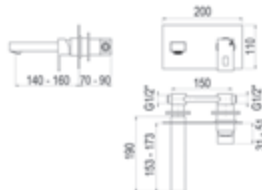

Nitro / Lavabo mural / Wall washbasin

Sin desagüe automático

Without automatic pop up waste

Cromo		Ref. 5245600	279,40 €