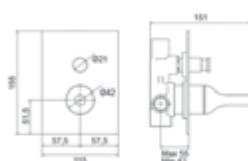

Batlo / Mecanismo baño-ducha empotrable / Wall bath and shower

Sin accesorios de ducha

Without shower accessories

Cromo		Ref. 3247400	309,50 €
Blanco		Ref. 3247411	402,10 €
Negro		Ref. 3247416	402,10 €

Batlo