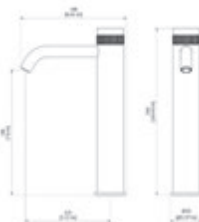

Zoom / Lavabo alto / High washbasin

Con desagüe semiautomático With semi automatic pop up waste

Cromo		Ref. 4984500		700,50 €
Oro cepillado		Ref. 4984529		1.106,10 €
Cr. Negro cep.		Ref. 4984536		1.106,10 €
Níquel cep.		Ref. 4984571		869,50 €

Sin desagüe semiautomático Without semi automatic pop up waste

Cromo		Ref. 4985500		676,00 €
Oro cepillado		Ref. 4985529		1.081,60 €
Cr. Negro cep.		Ref. 4985536		1.081,60 €
Níquel cep.		Ref. 4985571		845,00 €