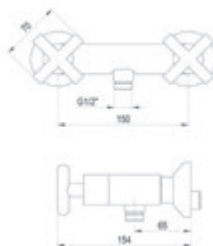

Matrix / Grupo ducha / Shower unit

Con accesorios de ducha

With shower accessories

Cromo		Ref. 8243000	•	279,90 €
Cromo mate		Ref. 8243061		380,80 €

Sin accesorios de ducha

Without shower accessories

Cromo		Ref. 8243500		256,70 €
Cromo mate		Ref. 8243561		349,10 €