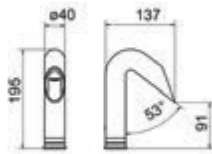

Onlyone / Lavabo / Washbasin

Sin desagüe semiautomático
Without semi automatic pop up waste

Cromo ☐ Ref. 2345000 ● 612,70 €

Con desagüe semiautomático
With semi automatic pop up waste

Cromo ☐ Ref. 2344000 638,20 €