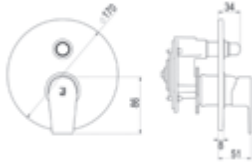

Aroha / Mecanismo empotrable para baño-ducha mezcladora / Embed mechanism for bath-shower mixer

Cromo Ref. 460M200 289,60 €