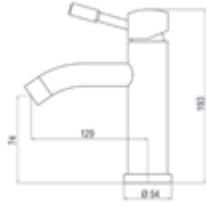

Siente la distinción

Inox / Lavabo / Washbasin

Sin desagüe semiautomático
Without semi automatic pop up waste

Inox Ref. 8665000

270,10 €