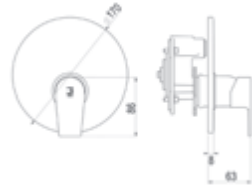

Aroha / Mecanismo empotrable para ducha mezcladora / Embed mechanism for shower mixer

Cromo Ref. 460M300 273,40 €