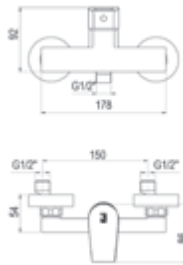

Aroha / Grupo ducha / Shower unit

Con accesorios de ducha
With shower accessories

Cromo	■	Ref. 4601000	•	110,90 €
Blanco	□	Ref. 4601011		244,90 €
Negro	■	Ref. 4601016	•	244,90 €

Sin accesorios de ducha
Without shower accessories

Cromo	■	Ref. 4601500		91,00 €