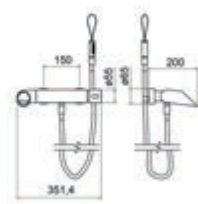

Onlyone / Grupo baño-ducha / Bath and shower unit

Con accesorios de ducha

With shower accessories

Cromo ☐ Ref. 2341000 • 1.119,30 €

Sin accesorios de ducha

Without shower accessories

Cromo ☐ Ref. 2341500 1.037,90 €