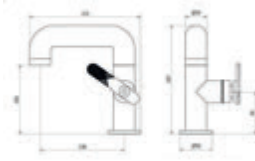

Design

Colección Strem

Strem / Lavabo / Washbasin

Sin desagüe semiautomático
Without semi automatic pop up waste

Cromo Ref. 7975000

590,80 €

Con desagüe semiautomático
With semi automatic pop up waste

Cromo Ref. 7974000

616,50 €