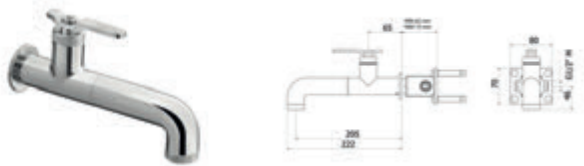

Sin desagüe semiautomático

Without pop up waste

Cromo Ref. 7975400

711,00 €