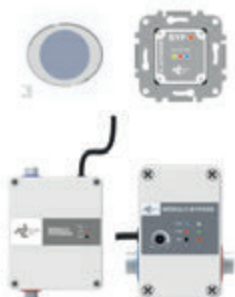

Galindo Ness / Kit básico / Basic kit

Solución completa de producto compuesto por un Módulo de Potencia, un Módulo Bypass y un Módulo Activador. Destinado para viviendas de hasta 80m2 que cuentan con acumulador de agua caliente (no recomendado para instalaciones con calentador de gas).

Complete product solution composed of a Power Module, a Bypass Module and an Activator Module. Intended for homes up to 80m2 that have a hot water tank (not recommended for installations with a gas heater).

Transformador

Transformer

Blanco ☐ Ref. 9990000 848,20 €

Suministrado con: tacos, tornillos, 4 racores locos (G1/2") y 2xT G1/2". *Supplied with: dowels, screws, 4 x G1/2" and 2xT G1/2" compression fittings.*

Con activador de pila

With battery activator

Blanco ☐ Ref. 9990008 872,10 €

Suministrado con: tacos, tornillos, 4 racores locos (G1/2") y 2xT G1/2". *Supplied with: dowels, screws, 4 x G1/2" and 2xT G1/2" compression fittings.*