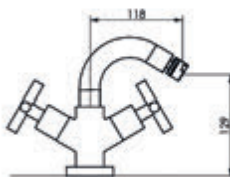

Matrix / Bidet / Bidet

Sin desagüe automático

Without automatic pop up waste

Cromo		Ref. 8247000	•	233,40 €
Cromo mate		Ref. 8247061		317,30 €

Con desagüe automático

With automatic pop up waste

Cromo		Ref. 8246000		250,50 €
Cromo mate		Ref. 8246061		334,40 €