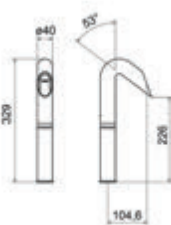

Onlyone / Lavabo alto / High washbasin

Sin desagüe semiautomático
Without semi automatic pop up waste

Cromo ☐ Ref. 2345500 ● 910,60 €

Con desagüe semiautomático
With semi automatic pop up waste

Cromo ☐ Ref. 2344500 936,20 €