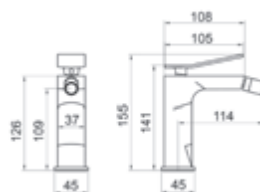

Wave / Bidet / Bidet

Sin desagüe semiautomático

Without semi automatic pop up waste

Cromo ☐ Ref. 7947000 ● 314,60 €

Con desagüe semiautomático

With semi automatic pop up waste

Cromo ☐ Ref. 7946000 340,10 €