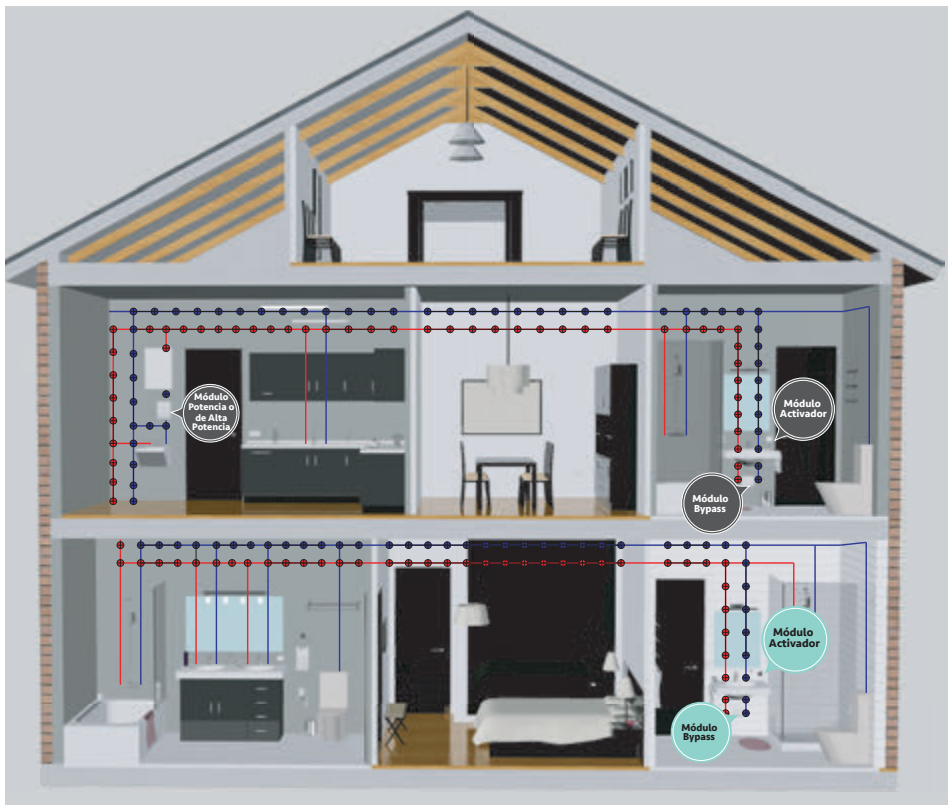

Máximo Ahorro de Agua y Energía

Reduce la huella de CO2 en el ciclo integral del agua. Además de un ahorro medio del 27% y de hasta un 56% en la factura del agua, con un bajo consumo eléctrico.

Reduces the CO2 footprint in the integral water cycle. In addition to an average saving of 27% and up to 56% in the water bill, with low power consumption.

Para más información visita nuestra web

*For more information, visit our web site
www.griferiasgalindo.com/ness-confort*