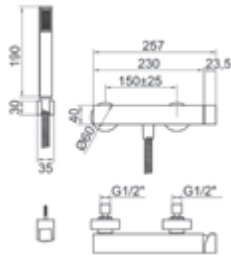

Siente la distinción

Wave / Grupo ducha / Shower unit

Con accesorios de ducha
With shower accessories

Cromo ☐ Ref. 7943000 ●

548,30 €

Sin accesorios de ducha
Without shower accessories

Cromo ☐ Ref. 7943500

504,20 €