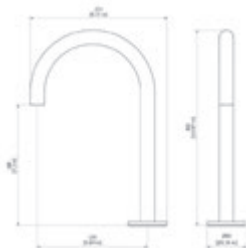

Zoom / Bimando de control / Two levers control

Cromo		Ref. 4985300		682,40 €
Oro cepillado		Ref. 4985329		1.091,70 €
Cr. Negro cep.		Ref. 4985336		1.091,70 €
Níquel cep.		Ref. 4985371		852,90 €

Zoom / Caño repisa / Deck spout