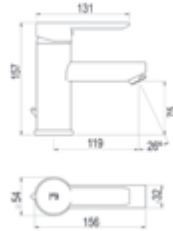

Karim Due / Lavabo / Washbasin

Sin desagüe automático

Without automatic pop up waste

Cromo	■ Ref. 88945000	• F	102,60 €
Cromo	■ Ref. 8894500E	F	112,90 €

Con desagüe automático

With automatic pop up waste

Cromo	■ Ref. 88944000	F	119,50 €
Cromo	■ Ref. 8894400E	F	130,10 €