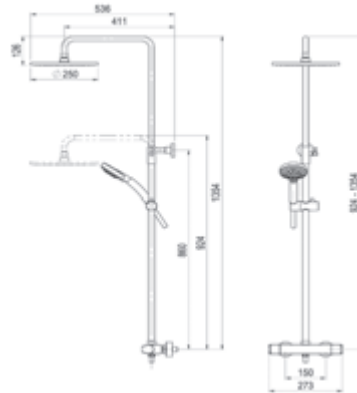

Wall shower: ref. 4607400

Hand shower 1 function: ref. 77700

Water connection: ref.46400

Flexibe hose PVC: ref. 60400

Sprayer Ø250: ref. 66325I

Shower arm: ref. 66850

Aroha / Columna de ducha termostática / Thermostatic shower column