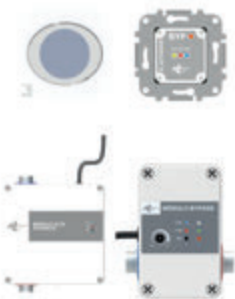

Galindo Ness / Kit alta potencia / High power kit

Solución completa de producto compuesto por un Módulo de Alta Potencia, un Módulo Bypass y un Módulo Activador. Destinado para viviendas de hasta 300 m2. No supone limitación el uso de calentador de gas instantáneo.

Complete product solution consisting of a High Power Module, a Bypass Module and an Activator Module. Designed for homes up to 300 m2. The use of an instant gas heater is not a limitation.

Transformador

Transformer

Blanco ☐ Ref. 9990001 1.015,90 €

Suministrado con: tacos, tornillos y 4 racores locos (2xG1" + 2x G1/2") y 2xT G1/2". *Supplied with: dowels, screws and 4 push-in fittings (2xG1" + 2x G1/2") and 2xT G1/2".*

Con activador de pila

With battery activator

Blanco ☐ Ref. 9990009 1.039,80 €

Suministrado con: tacos, tornillos y 4 racores locos (2xG1" + 2x G1/2") y 2xT G1/2". *Supplied with: dowels, screws and 4 push-in fittings (2xG1" + 2x G1/2") and 2xT G1/2".*