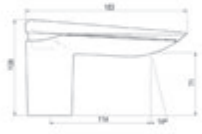

Siente la distinción

Seven / Lavabo / Washbasin

Sin desagüe semiautomático

Without semi automatic pop up waste

Cromo Ref. 90045000 ● 172,80 €

Mármol negro Ref. 90045026 347,30 €

Con desagüe semiautomático

With semi automatic pop up waste

Cromo Ref. 90044000 198,40 €