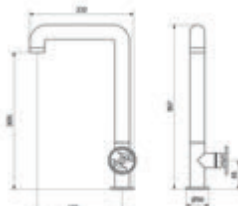

Strem / Lavabo alto / High washbasin

Sin desagüe semiautomático
Without semi automatic pop up waste

Cromo Ref. 7965500

628,60 €

Con desagüe semiautomático
With semi automatic pop up waste

Cromo Ref. 7964500

654,10 €

● Opción volante rojo +12,50 € Option red steering wheel +12,50 €