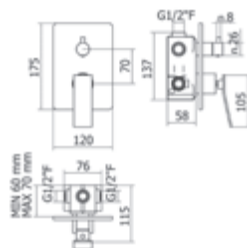

Wave / Mecanismo ducha empotrable 3 vías / Wall shower 3 ways

Sin accesorios de ducha
Without shower accessories

Cromo ☐ Ref. 7947200

567,10 €