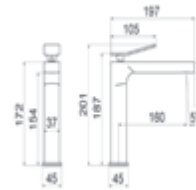

Wave / Lavabo medio / Medium washbasin

Sin desagüe semiautomático

Without semi automatic pop up waste

Cromo ☐ Ref. 7945100 ● 383,30 €

Con desagüe semiautomático

With semi automatic pop up waste

Cromo ☐ Ref. 7944100 408,70 €