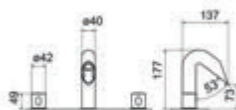

Onlyone / Batería lavabo / Washbasin on bracket

Sin desagüe semiautomático
Without semi automatic pop up waste

Cromo ☐ Ref. 2309500 786,90 €

Con desagüe semiautomático
With semi automatic pop up waste

Cromo ☐ Ref.2309700 812,40 €